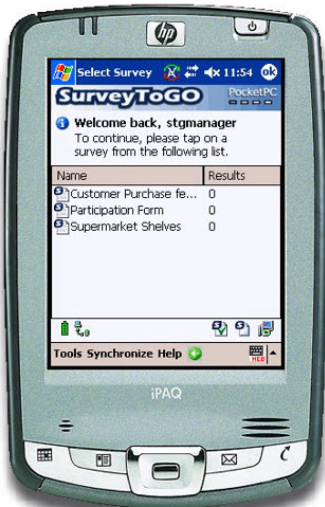

- **Supports online/offline working model**
- **Disaster recovery module**
- **Auto-update of version**
- **Supports any TCPIP connection including cradle, GPRS, WIFI and others**