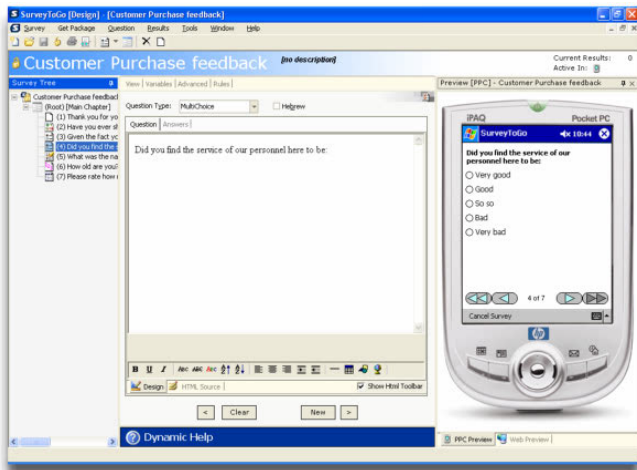

## SurveyToGo - Mobile Surveys Features

*Creating advanced surveys/field-data-collection solutions using SurveyToGo*

SurveyToGo offers a unique solution for creating, deploying, managing and analyzing mobile surveys and field-data-collection forms. Using an advanced survey designer, a complex and advanced field-data-collection solutions can be created & deployed instantly. Using the advanced designer, complex and advanced field-data-collection solutions can be created & deployed instantly. Features: